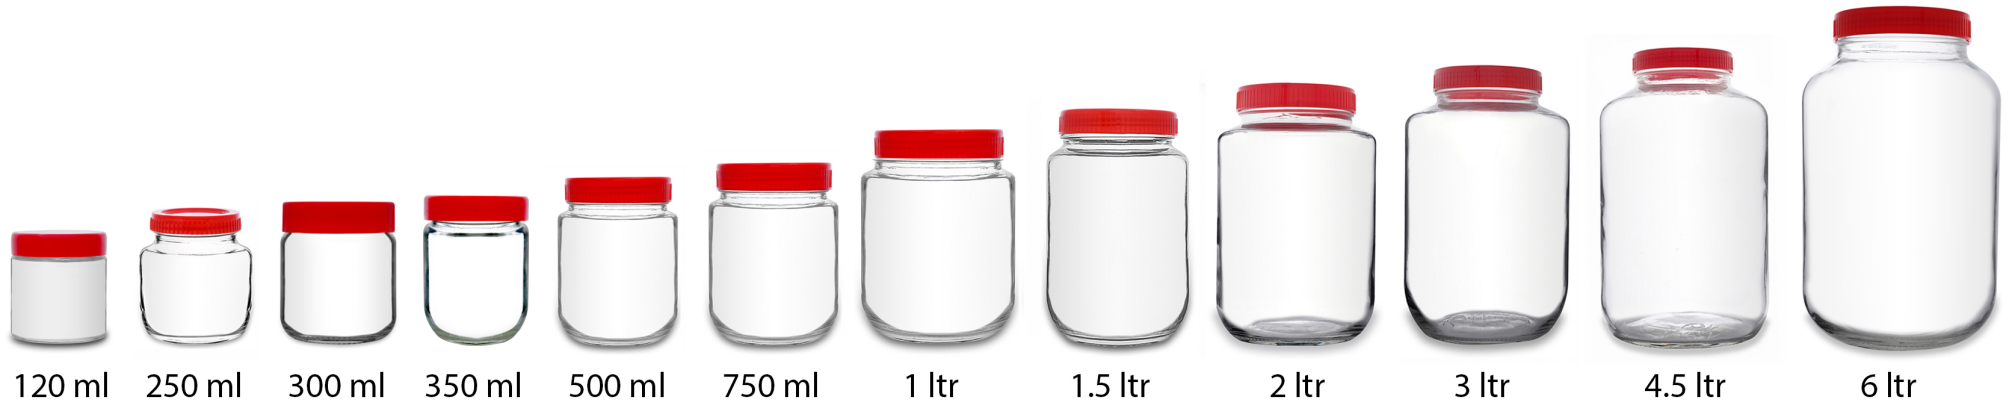

Round Jar (Plastic / Steel Cap)